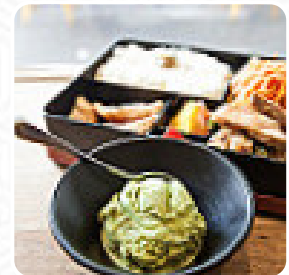

Shukufuku Japanese Bento Menu

<https://menuweb.menu>

126 Lygon Street, Carlton, Melbourne 3053., Australia

+61390784819 - <http://www.shukufuku.com.au/>

The menu of Shukufuku Japanese Bento from Carlton includes 26 dishes. On average, dishes or drinks on [the menu](#) cost about A\$7. The categories can be viewed on the menu below.