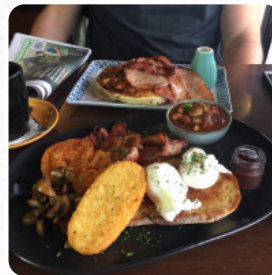

## Cafe 3847 & Co Menu

<https://menuweb.menu>

11 Prince St, Rosedale, Victoria 3847, Australia  
(+61)51992992 - <https://cafe3847.com.au>

A comprehensive [menu](#) of Cafe 3847 & Co from Rosedale covering all 29 dishes and drinks can be found here on the menu.