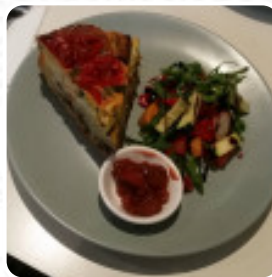

York Lane Menu

<https://menuweb.menu>

56 York Lane, Near Wynyard Station, CBD, GLEBE, Australia
+61292991676 - <http://www.yorklane.com>

A **comprehensive menu** of York Lane from GLEBE covering all **38** dishes and drinks can be found here on the card. York Lane is a hidden gem tucked away in a busy CBD laneway, offering a warm and cozy spot for breakfast, lunch, dinner, or drinks. The menu changes regularly, with simple yet satisfying options like warm pat porridge or Portuguese chicken. The service can be hit or miss, but the friendly crew led by Dieter makes you feel right at home. The coffee is good, and they even offer unique creations like the espresso tonic. Overall, York Lane is a great place to escape the rush of Wynyard and enjoy delicious food and drinks in a quirky setting.